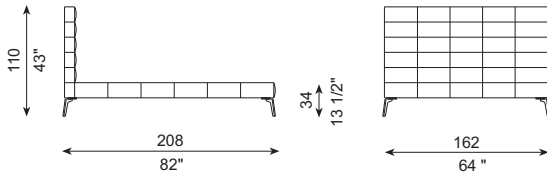

NOHA

J&D Casadesús · 2021

DIBUJOS TÉCNICOS · TECHNICAL DRAWINGS

REF. 647-CM1
Colchón - Mattress
150 cm x 190 cm

REF. 647-CM2
Colchón - Mattress
150 cm x 200 cm

REF. 647-CM3
Colchón - Mattress
160 cm x 190 cm

REF. 647-CM4
Colchón - Mattress
160 cm x 200 cm

REF. 647-CM5
Colchón - Mattress
180 cm x 200 cm

REF. 647-QUEEN SIZE
Colchón - Mattress
153x203 / 60 1/4" x 80"

REF. 647-KING SIZE
Colchón - Mattress
193x203 / 76" x 80"