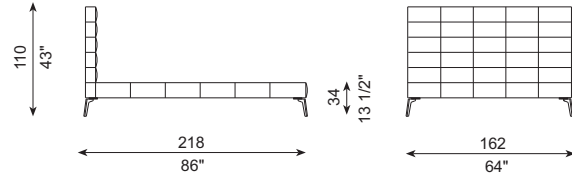

NOHA

J&D Casadesús · 2021

DIBUJOS TÉCNICOS · TECHNICAL DRAWINGS

REF. 647-CM1
Colchón - Mattress
150 cm x 190 cm

REF. 647-CM2
Colchón - Mattress
150 cm x 200 cm

REF. 647-CM3
Colchón - Mattress
160 cm x 190 cm

REF. 647-CM4
Colchón - Mattress
160 cm x 200 cm

REF. 647-CM5
Colchón - Mattress
180 cm x 200 cm

REF. 647-QUEEN SIZE
Colchón - Mattress
153x203 / 60 1/4" x 80"

REF. 647-KING SIZE
Colchón - Mattress
193x203 / 76" x 80"