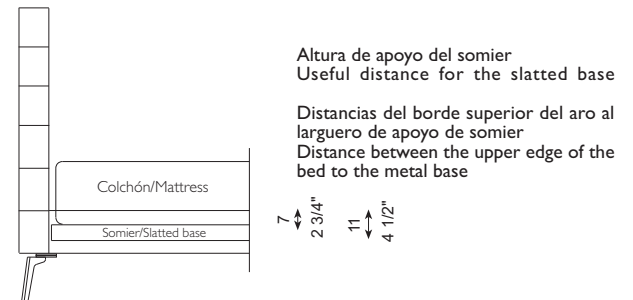

REF. 647-CM5
Colchón - Mattress
180 cm x 200 cm