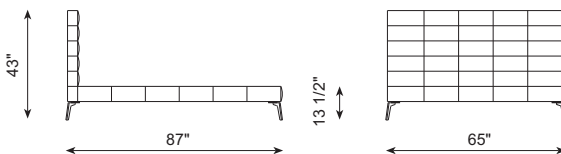

NOHA

J&D Casadesús · 2021

DIBUJOS TÉCNICOS · TECHNICAL DRAWINGS

REF. 647-CM1
Colchón - Mattress
150 cm x 190 cm

REF. 647-CM2
Colchón - Mattress
150 cm x 200 cm

REF. 647-CM3
Colchón - Mattress
160 cm x 190 cm

REF. 647-CM4
Colchón - Mattress
160 cm x 200 cm

REF. 647-CM5
Colchón - Mattress
180 cm x 200 cm

REF. 647-QUEEN SIZE
Colchón - Mattress
153x203 / 60 1/4" x 80"

REF. 647-KING SIZE
Colchón - Mattress
193x203 / 76" x 80"