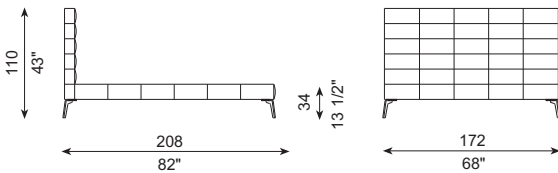

NOHA

J&D Casadesús · 2021

DIBUJOS TÉCNICOS · TECHNICAL DRAWINGS

REF. 647-CM1
Colchón - Mattress
150 cm x 190 cm

REF. 647-CM2
Colchón - Mattress
150 cm x 200 cm

REF. 647-CM3
Colchón - Mattress
160 cm x 190 cm

REF. 647-CM4
Colchón - Mattress
160 cm x 200 cm

REF. 647-CM5
Colchón - Mattress
180 cm x 200 cm

REF. 647-QUEEN SIZE
Colchón - Mattress
153x203 / 60 1/4" x 80"

REF. 647-KING SIZE
Colchón - Mattress
193x203 / 76" x 80"