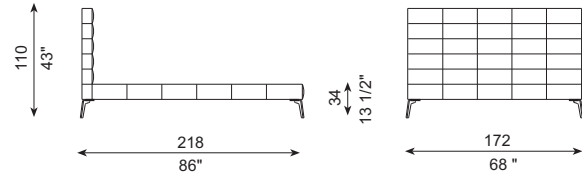

NOHA

J&D Casadesús · 2021

DIBUJOS TÉCNICOS · TECHNICAL DRAWINGS

REF. 647-CM1
Colchón - Mattress
150 cm x 190 cm

REF. 647-CM2
Colchón - Mattress
150 cm x 200 cm

REF. 647-CM3
Colchón - Mattress
160 cm x 190 cm

REF. 647-CM4
Colchón - Mattress
160 cm x 200 cm

REF. 647-CM5
Colchón - Mattress
180 cm x 200 cm

REF. 647-QUEEN SIZE
Colchón - Mattress
153x203 / 60 1/4" x 80"

REF. 647-KING SIZE
Colchón - Mattress
193x203 / 76" x 80"