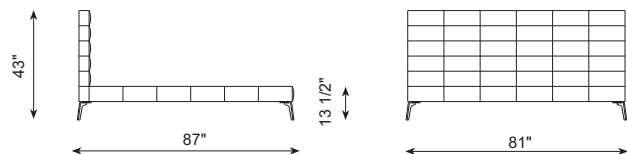

REF. 647-CM4
Colchón - Mattress
160 cm x 200 cm

REF. 647-CM5
Colchón - Mattress
180 cm x 200 cm

REF. 647-QUEEN SIZE
Colchón - Mattress
153x203 / 60 1/4" x 80"

REF. 647-KING SIZE
Colchón - Mattress
193x203 / 76" x 80"