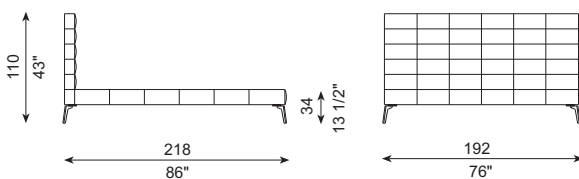

NOHA

J&D Casadesús · 2021

DIBUJOS TÉCNICOS · TECHNICAL DRAWINGS

REF. 647-CM1
Colchón - Mattress
150 cm x 190 cm

REF. 647-CM2
Colchón - Mattress
150 cm x 200 cm

REF. 647-CM3
Colchón - Mattress
160 cm x 190 cm

REF. 647-CM4
Colchón - Mattress
160 cm x 200 cm

REF. 647-CM5
Colchón - Mattress
180 cm x 200 cm

REF. 647-QUEEN SIZE
Colchón - Mattress
153x203 / 60 1/4" x 80"

REF. 647-KING SIZE
Colchón - Mattress
193x203 / 76" x 80"